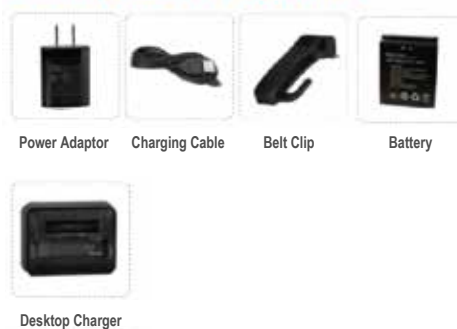

STANDARD ACCESSORIES